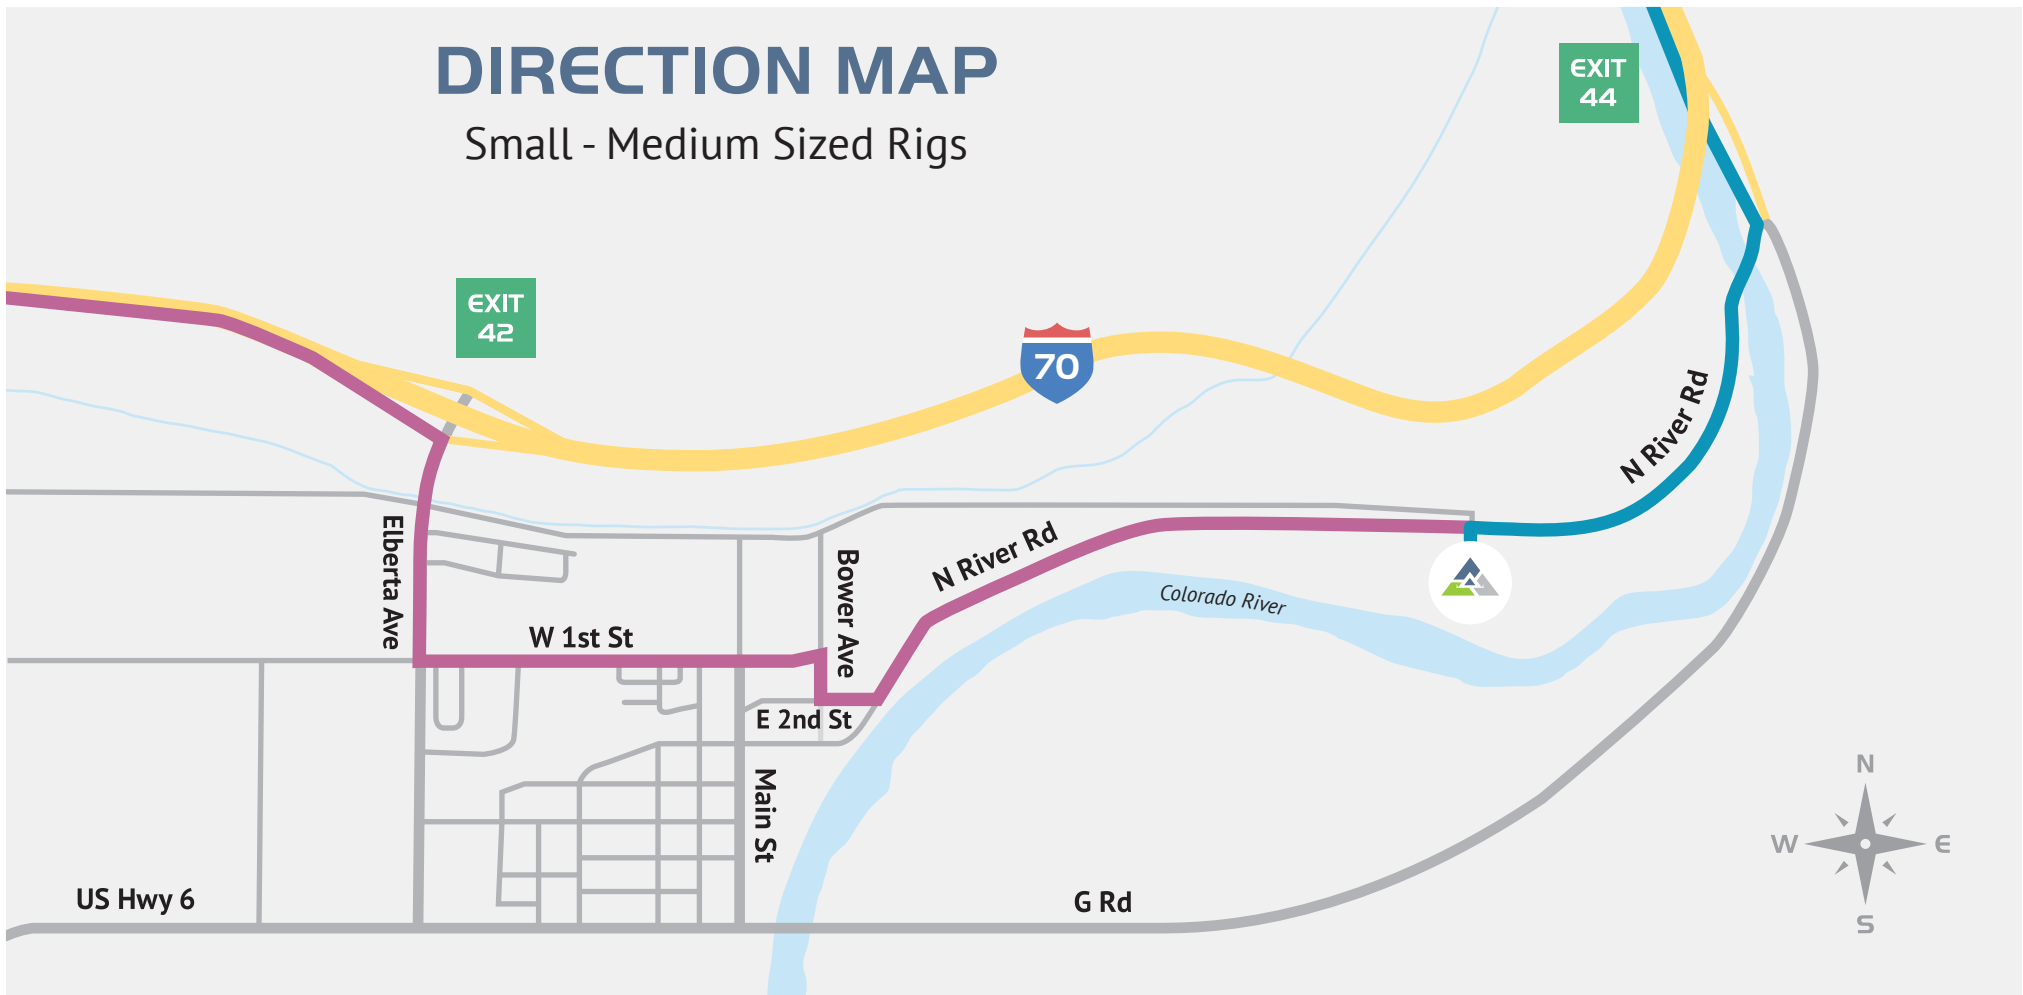

DIRECTION MAP

Small - Medium Sized Rigs

Eastbound Traffic

2.3 Miles from Exit 42 - (6 Minutes)

- Follow I-70 E
- Take Exit 42 towards US-6 / Palisade
- Turn right onto Elberta Ave
- Turn left at first stop sign onto 1st W St
- Turn right onto Bower Ave
- Turn left at the 1st cross street onto E 2nd St
- Turn left onto N River Rd
- Palisade Basecamp will be located 2/3 mile on your right

Westbound Traffic

1.2 Miles from Exit 44 - (2 Minutes)

- Follow I-70 W
- Take Exit 44 towards Palisade
- Immediately turn right onto N River Rd (Use bridge to cross river)
- Palisade Basecamp will be located 3/4 mile on your left